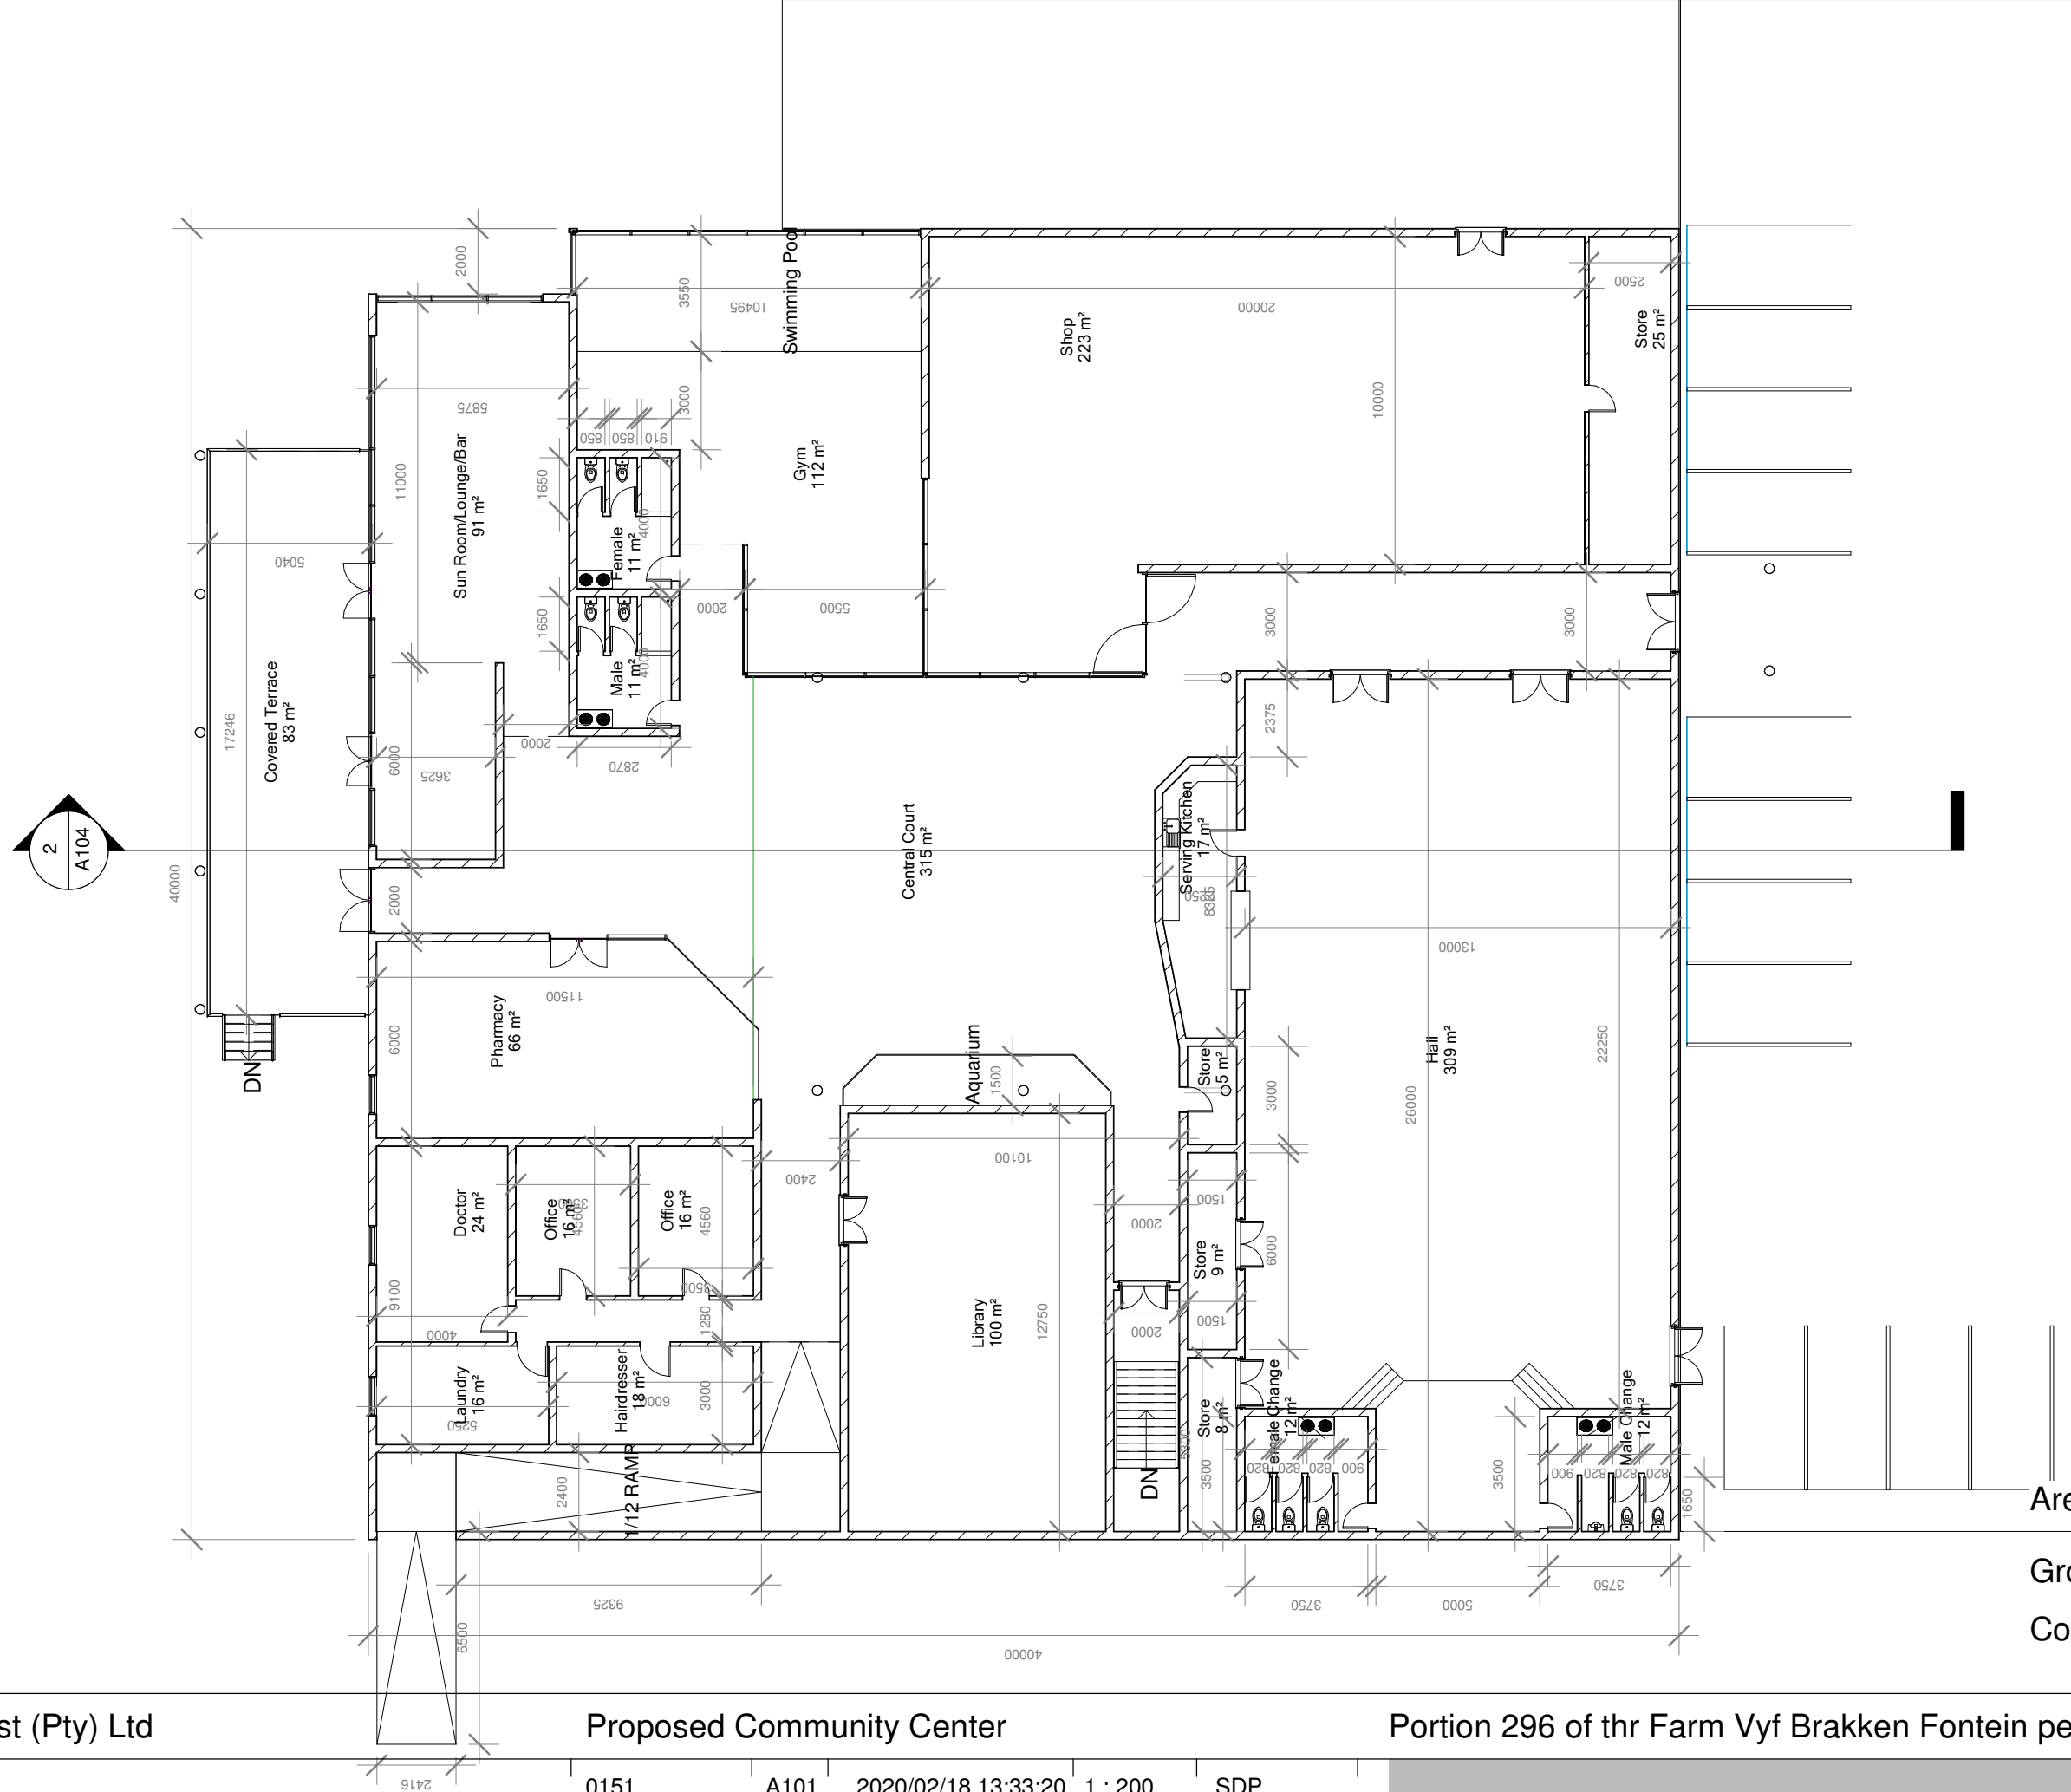

C:\Users\Jannie Meyer\Documents\Community Centre\Revit\Revit 1\Adler's Nest Community Centre Rev 2.rvt

Areas:

Gross Building Area: 1537m²

Coverage: 1847m²

C:\Users\Jannie Meyer\Documents\Community Centre\Revit Rev 1\Adler's Nest Community Centre Rev 2.rvt