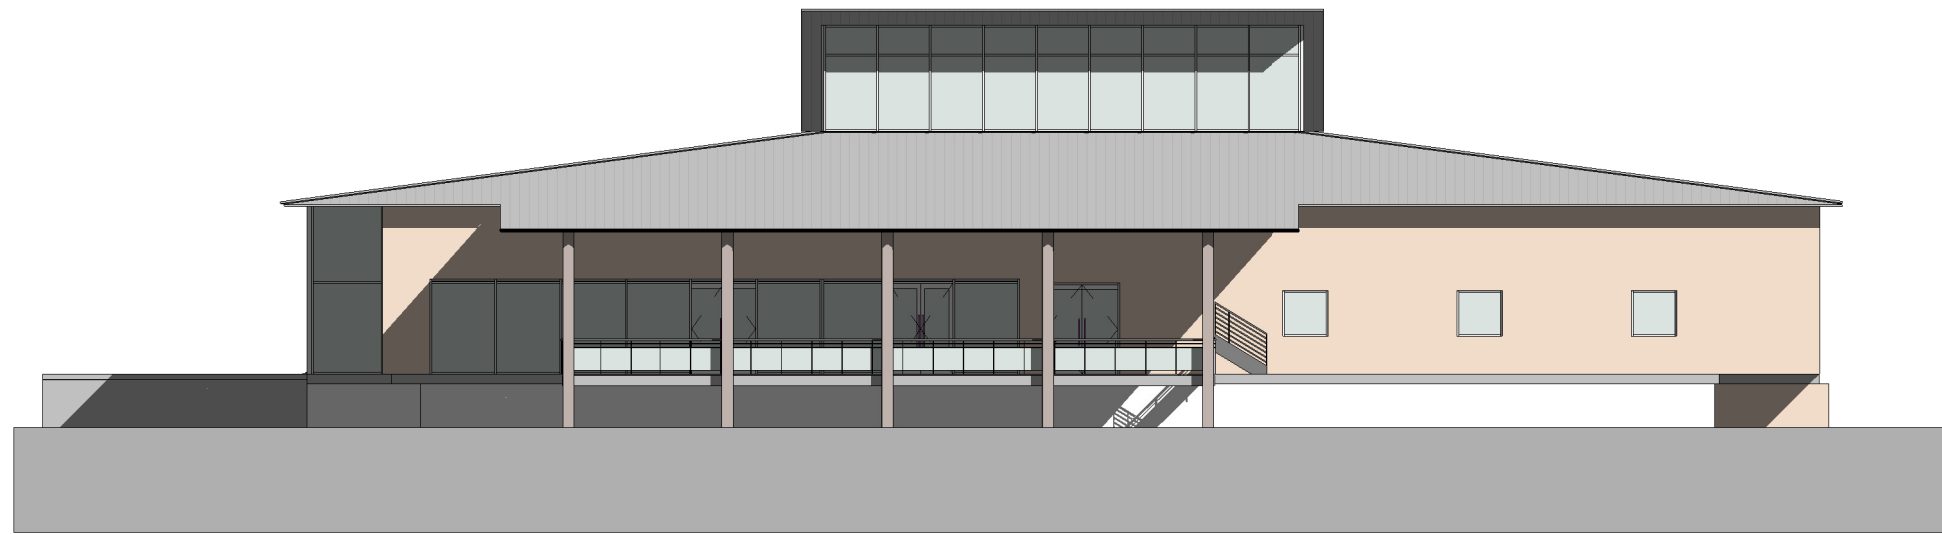

C:\Users\Jannie Meyer\Documents\Community Centre\Revit\Revit 1\Adler's Nest Community Centre Rev 2.rvt

Areas:

Gross Building Area: 1537m²

Coverage: 1847m²

C:\Users\Jannie Meyer\Documents\Community Centre\Revit Rev 1\Adler's Nest Community Centre Rev 2.rvt

2 Cross section 2
1 : 200

1 North
1 : 200

C:\Users\Jannie Meyer\Documents\Hartenbos\Community Centre\Revit Rev 1\Adler's Nest Community Centre Rev 2.rvt