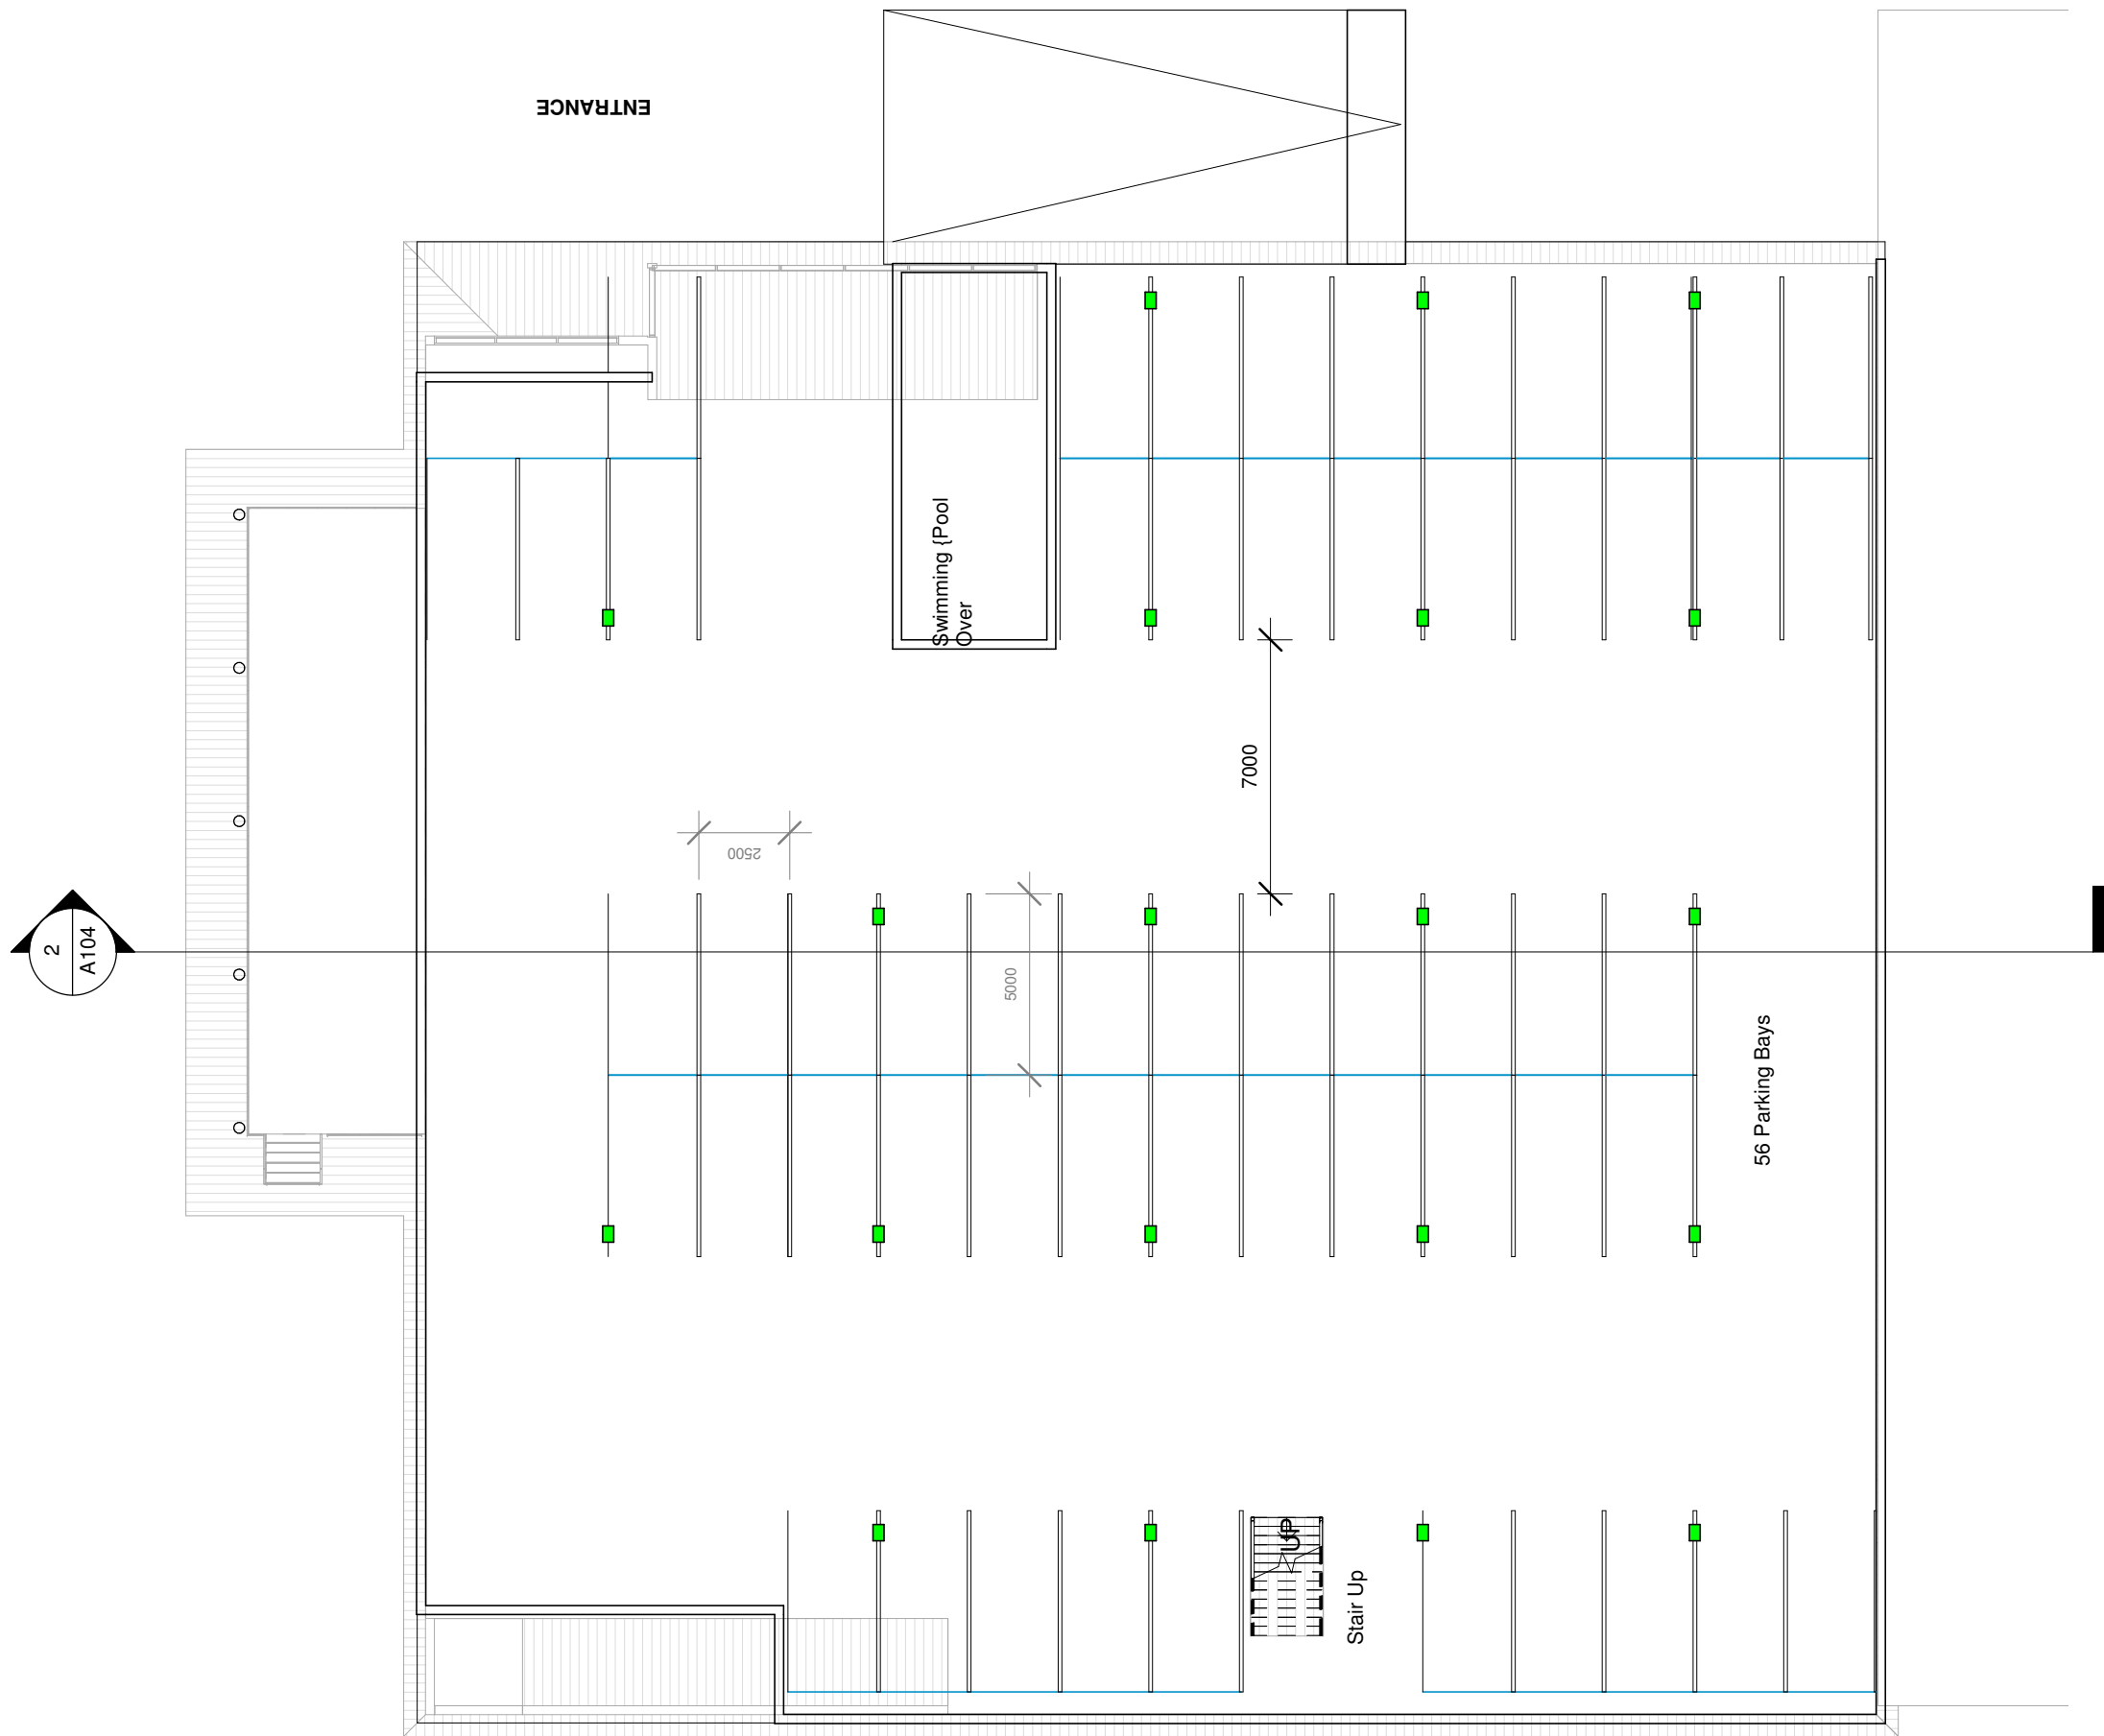

C:\Users\Jannie Meyer\Documents\Community Centre\Revit\Revit 1\Adler's Nest Community Centre Rev 2.rvt

Areas:

Gross Building Area: 1537m²

Coverage: 1847m²

C:\Users\Jannie Meyer\Documents\Community Centre\Revit Rev 1\Adler's Nest Community Centre Rev 2.rvt

2 Cross section 2
1 : 200

1 North
1 : 200

C:\Users\Jannie Meyer\Documents\Hartenbos\Community Centre\Revit Rev 1\Adler's Nest Community Centre Rev 2.rvt