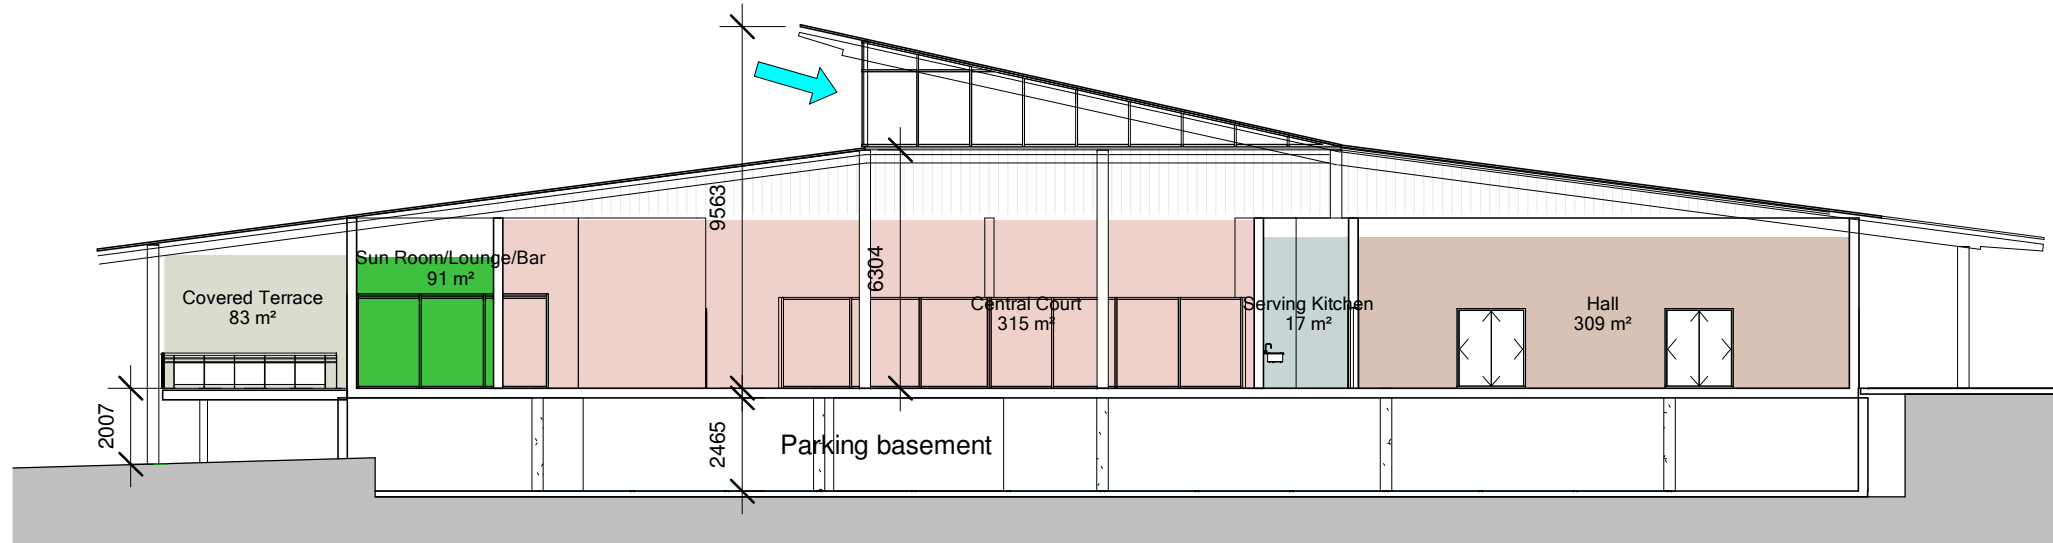

C:\Users\Jannie Meyer\Documents\Community Centre\Revit\Revit 1\Adler's Nest Community Centre Rev 2.rvt

Areas:

Gross Building Area: 1537m²

Coverage: 1847m²

C:\Users\Jannie Meyer\Documents\Community Centre\Revit Rev 1\Adler's Nest Community Centre Rev 2.rvt

2 Cross section 2
1 : 200

1 North
1 : 200

C:\Users\Jannie Meyer\Documents\Hartenbos\Community Centre\Revit Rev 1\Adler's Nest Community Centre Rev 2.rvt