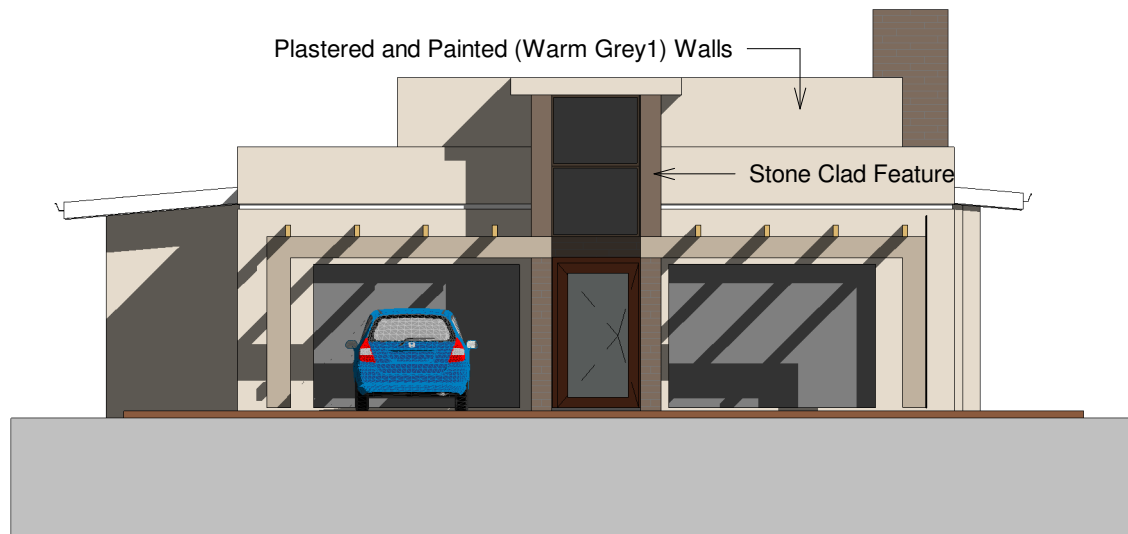

Areas:
 Gross Building Area: 168m²
 Coverage: 232m²

C:\Users\Nannie Meyer\Documents\Adler's Nest\Type 8\Adler's Nest Type 8.rvt

3 West
1 : 100

2 South
1 : 100

1 North
1 : 100

4 Section 1
1 : 100

C:\Users\Jannie Meyer\Documents\Adler's Nest\Typ8\Adler's Nest Type 8.rvt