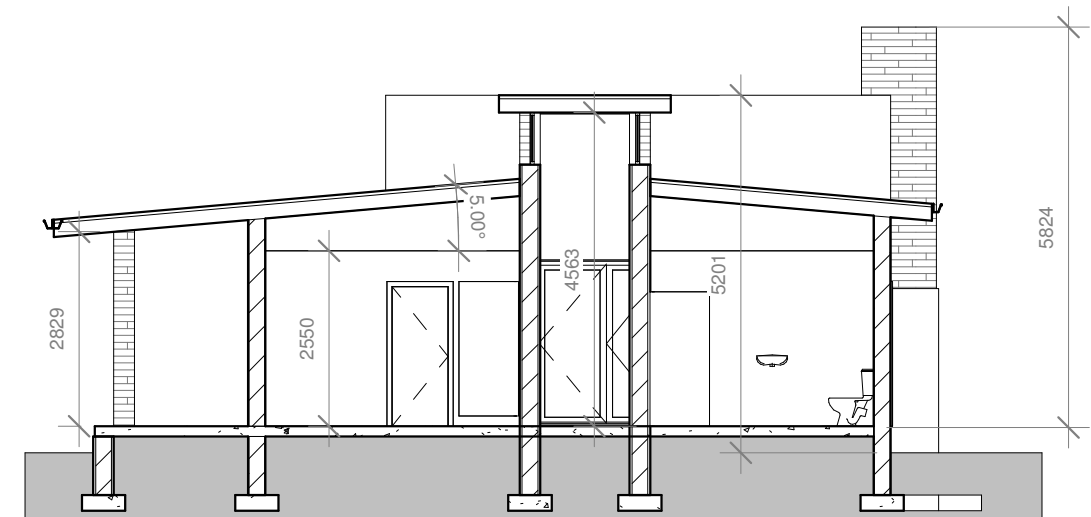

Areas:
 Gross Building Area: 168m²
 Coverage: 232m²

C:\Users\Nannie Meyer\Documents\Adler's Nest\Type 8\Adler's Nest Type 8.rvt

3 West
1 : 100

2 South
1 : 100

1 North
1 : 100

4 Section 1
1 : 100

C:\Users\Jannie Meyer\Documents\Adler's Nest\Typ8\Adler's Nest Type 8.rvt