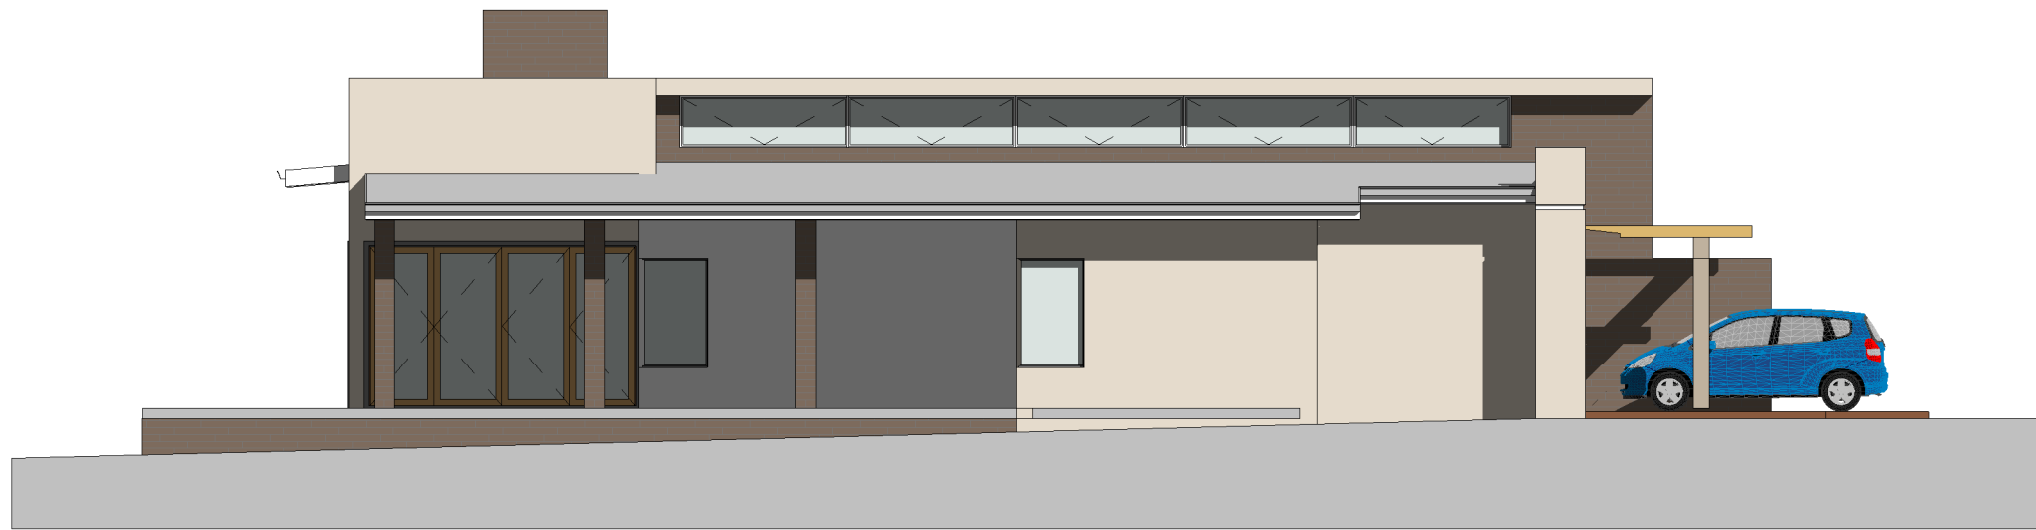

Areas:
 Gross Building Area: 168m²
 Coverage: 232m²

C:\Users\Nannie Meyer\Documents\Adler's Nest\Type 8\Adler's Nest Type 8.rvt

3 West
1 : 100

2 South
1 : 100

1 North
1 : 100

4 Section 1
1 : 100

C:\Users\Jannie Meyer\Documents\Adler's Nest\Typ8\Adler's Nest Type 8.rvt