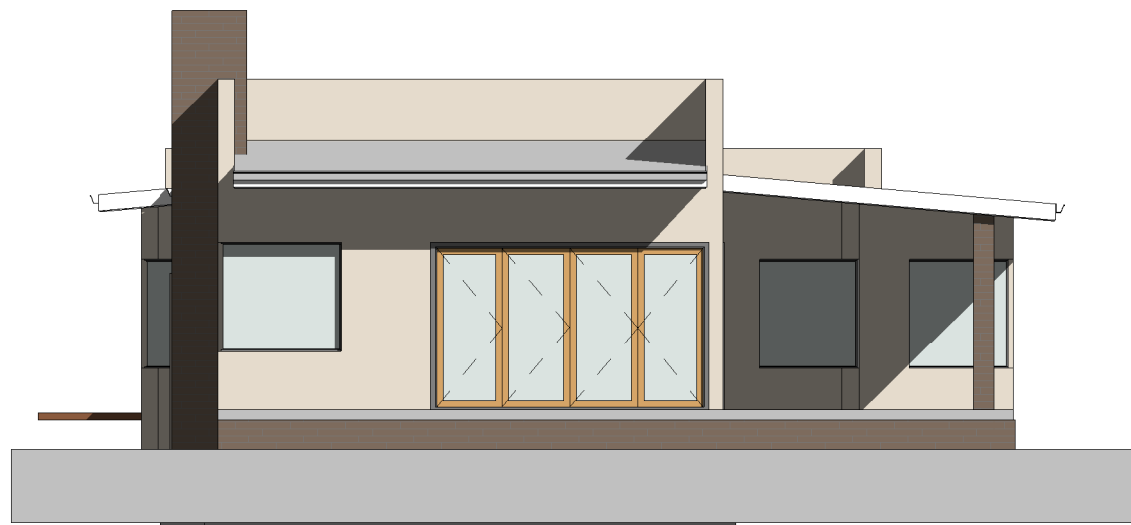

Areas:
 Gross Building Area: 168m²
 Coverage: 232m²

C:\Users\Nannie Meyer\Documents\Adler's Nest\Type 8\Adler's Nest Type 8.rvt

3 West
1 : 100

2 South
1 : 100

1 North
1 : 100

4 Section 1
1 : 100

C:\Users\Jannie Meyer\Documents\Adler's Nest\Typ8\Adler's Nest Type 8.rvt